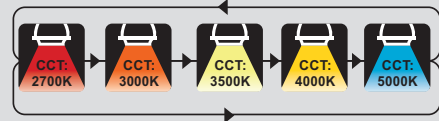

6" Slim Round Panel LED

Options:

- 120-347V

Dimmable

Specification		
	120V	120-347V
Model No.	VO-RP6W13-120-D-5WY WH/BL/BN	VO-RP6W13-347-D-5WAY WH
Size	7.1"x1.0" (Lamp) 3.3"x3.3"x1.2" (Driver)	
Beam Angle	140°	
Input	120V 60Hz	347 60Hz
Power Factor	>0.9	
Dimmable	Yes	
Power (W)	13W	
Luminous Flux	1050LM	
Color Temperature	2700K/3000K/3500K/4000K/5000K Adjustable	
CRI	>80	
SDCM	<7	
Life Tume (Hrs)	50000	
Certification Requirements	ETL / ES	

Features

- Safe - This downlight is IC Rated and airtight junction box, protecting from overheating and designed to be installed in the ceiling surrounded by insulation.

It is ETL certified, which means it has met the nationality recognized safety requirements.

- Energy Efficient - With Energy Star labeled, it consumes only 13 watts, equivalent to 75W halogen. That's so easy to save up to %90 on the electric bill.

- Long Lifespan - The lifespan is as long as 50,000 hours. we provide 5 years warranty and lifetime technical support.
Cut Hole : 158.5mm(6.24in)