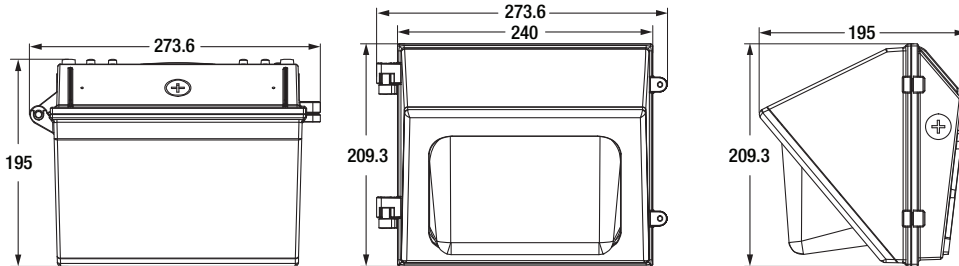

Physical Information

Lamp Description	Length (inches)	Width (inches)	Height (inches)
29W	10.7	8.3	7.7
40W	14.4	9.3	7.4
60W	14.4	9.3	7.4
80W	14.4	9.3	7.4
120W	17.9	9	9.4

5A

5B

5C

Dimensions in mm

LEDVANCE LLC
 200 Ballardvale Street
 Wilmington, MA 01887 USA
 Phone 1-800-LIGHTBULB (1-800-544-4828)
 www.sylvania.com