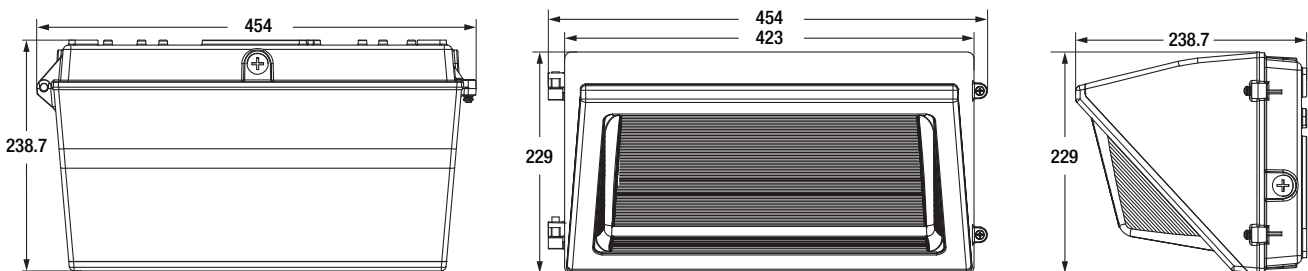

Physical Information

Lamp Description	Length (inches)	Width (inches)	Height (inches)
29W	10.7	8.3	7.7
40W	14.4	9.3	7.4
60W	14.4	9.3	7.4
80W	14.4	9.3	7.4
120W	17.9	9	9.4

5A

5B

5C

Dimensions in mm

LEDVANCE LLC
 200 Ballardvale Street
 Wilmington, MA 01887 USA
 Phone 1-800-LIGHTBULB (1-800-544-4828)
 www.sylvania.com