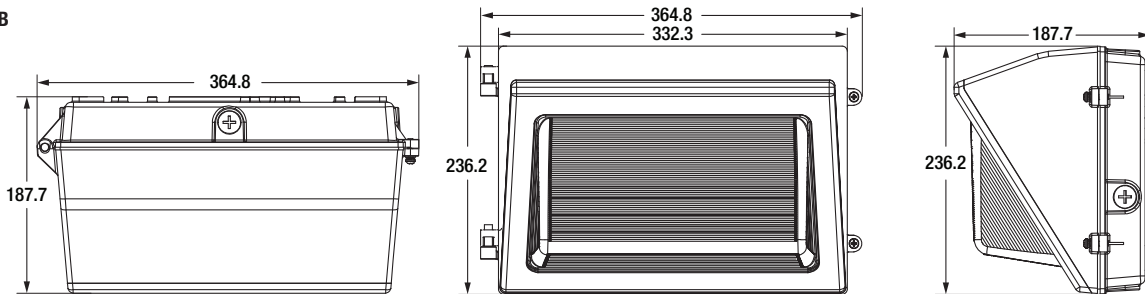

*5A = 29W only
5B = 40, 60 or 80W
5C = 120W only

Ordering Information

Item Number	Ordering Abbreviation	Wattage (W)	Input Voltage (V)	Dimming	CRI	Color Temperature (CCT)	Total Fixture Lumens	LPW	Color	DLC	Option Included
61838	WALPAKN5A/029UNVD8SC2BZ/P	29	120-277	0-10V	>80	3000, 4000 or 5000K	3700	135	Bronze	Premium	Photocontrol
61828	WALPAKN5B/040UNVD8SC2/BZ/P	40	120-277	0-10V	>80	3000, 4000 or 5000K	5400	135	Bronze	Premium	Photocontrol
61829	WALPAKN5B/060UNVD8SC2/BZ/P	60	120-277	0-10V	>80	3000, 4000 or 5000K	8100	135	Bronze	Premium	Photocontrol
61830	WALPAKN5B/080UNVD8SC2/BZ/P	80	120-277	0-10V	>80	3000, 4000 or 5000K	10,800	135	Bronze	Premium	Photocontrol
61840	WALPAKN5C/120UNVD8SC2BZ/P	120	120-277	0-10V	>80	3000, 4000 or 5000K	16,200	135	Bronze	Premium	Photocontrol
61831	WALPAKN5B/040UNVD8SC2BZ/PE	40	120-277	0-10V	>80	3000, 4000 or 5000K	5400	135	Bronze	Premium	Photocontrol + Emergency Battery Back-up
61832	WALPAKN5B/060UNVD8SC2BZ/PE	60	120-277	0-10V	>80	3000, 4000 or 5000K	8100	135	Bronze	Premium	Photocontrol + Emergency Battery Back-up

Physical Information

Lamp Description	Length (inches)	Width (inches)	Height (inches)
29W	10.7	8.3	7.7
40W	14.4	9.3	7.4
60W	14.4	9.3	7.4
80W	14.4	9.3	7.4
120W	17.9	9	9.4

5A

5B

5C

Dimensions in mm

LEDVANCE LLC
 200 Ballardvale Street
 Wilmington, MA 01887 USA
 Phone 1-800-LIGHTBULB (1-800-544-4828)
 www.sylvania.com