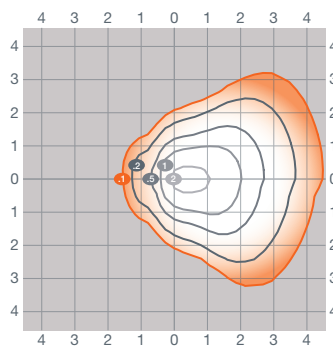

*Made To Order

Physical Information

Lamp Description	Length (in)	Width (in)	Height (in)	Weight (lbs)
SLIM WALL PACK	7.3	4.9	7.8	6.5

Photometric Information

SLIMWP2AS30UNH-15FT

SLIMWP2AS30UNH-20FT with 30° tilt

SLIMWP2AS60UNH-20FT

SLIMWP2AS60UNH-25FT with 30° tilt

LEDVANCE LLC
 181 Ballardvale Street, Suite 203
 Wilmington, MA 01887 USA
 Phone 1-800-LIGHTBULB (1-800-544-4828)
 www.ledvanceUS.com

LEDVANCE is a registered trademark. All other trademarks are those of their respective owners. Specifications subject to change without notice.