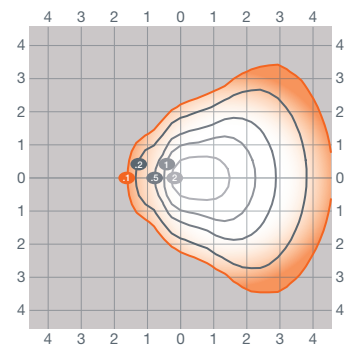

*Made To Order

Physical Information

Lamp Description	Length (in)	Width (in)	Height (in)	Weight (lbs)
SLIM WALL PACK	7.3	4.9	7.8	6.5

Photometric Information

SLIMWP2AS30UNH-15FT

SLIMWP2AS30UNH-20FT with 30° tilt

SLIMWP2AS60UNH-20FT

SLIMWP2AS60UNH-25FT with 30° tilt

LEDVANCE LLC
 181 Ballardvale Street, Suite 203
 Wilmington, MA 01887 USA
 Phone 1-800-LIGHTBULB (1-800-544-4828)
 www.ledvanceUS.com

LEDVANCE is a registered trademark. All other trademarks are those of their respective owners. Specifications subject to change without notice.