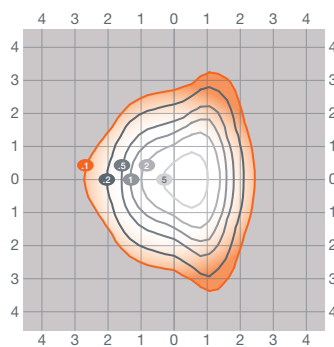

*Made To Order

Physical Information

Lamp Description	Length (in)	Width (in)	Height (in)	Weight (lbs)
SLIM WALL PACK	7.3	4.9	7.8	6.5

Photometric Information

SLIMWP2AS30UNH-15FT

SLIMWP2AS30UNH-20FT with 30° tilt

SLIMWP2AS60UNH-20FT

SLIMWP2AS60UNH-25FT with 30° tilt

LEDVANCE LLC
 181 Ballardvale Street, Suite 203
 Wilmington, MA 01887 USA
 Phone 1-800-LIGHTBULB (1-800-544-4828)
 www.ledvanceUS.com

LEDVANCE is a registered trademark. All other trademarks are those of their respective owners. Specifications subject to change without notice.