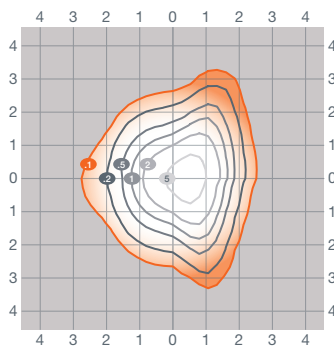

*Made To Order

Physical Information

Lamp Description	Length (in)	Width (in)	Height (in)	Weight (lbs)
SLIM WALL PACK	7.3	4.9	7.8	6.5

Photometric Information

SLIMWP2AS30UNH-15FT

SLIMWP2AS30UNH-20FT with 30° tilt