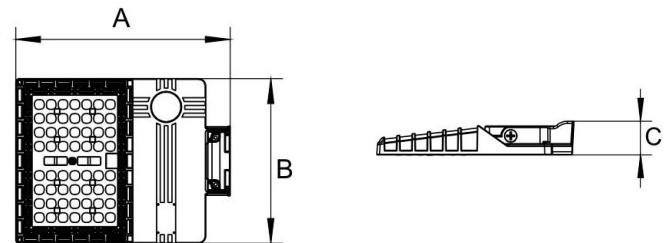

Helios

High Performance LED Area Light

Wattage	A	B	C
80W/100W/150W	353/13.92"	270/10.65"	60/2.36"
200W	420/16.54"	320/12.6"	62/2.46"
250W/320W	520/20.49"	320/12.6"	62/2.46"

About

The area light high performance LED area light combines a sleek look with high performance and durable construction. It is designed to use less than one third of the energy of conventional lighting. High efficiency chips combined with the best drivers on the market, mean extreme performance and high reliability. Specifically designed to throw light out and away from the pole.

Replaces Metal Halide, and High pressure Sodium

Ideal For

- ◆ Roadways
- ◆ Parking lots
- ◆ Court Yards
- ◆ Pathways
- ◆ Parks

Application

- ◆ 60,000 hour L70
- ◆ CRI >75
- ◆ High efficiency 140 Lumens/Watt LED chip module
- ◆ DLC Premium 4.1 listed
- ◆ Colour temperature 4000K/5000K/5700K
- ◆ Waterproof IP66
- ◆ High pressure die cast housing, anti-static powder painting
- ◆ 10K class 3 surge protection
- ◆ Slip fitter, straight arm and u-bracket available for mounting
- ◆ Ambient temperature from -40°C to 40°C
- ◆ Available in Type III, IV, V and 90°
- ◆ Dark Sky
- ◆ 5 year warranty

Mounts

Please have the following information available when ordering

ELS-AL-XS-9-XXXW-XXK-XX				
ELS-AL-XS-9	_____ W	_____ K	_____	_____

Product	Wattage	Colour Temp.	Distribution	Mounting
ELS-AL-XS-9	80W/100W/150W 200W/250W/320W	40K=4000K 50K=5000K 57k=5700K	T3=Type 3 T4=Type 4 T5=Type 5 90=90°	UB=U-Bracket SA=Straight Arm SF=Slip fitter SAF=Straight arm slip fitter