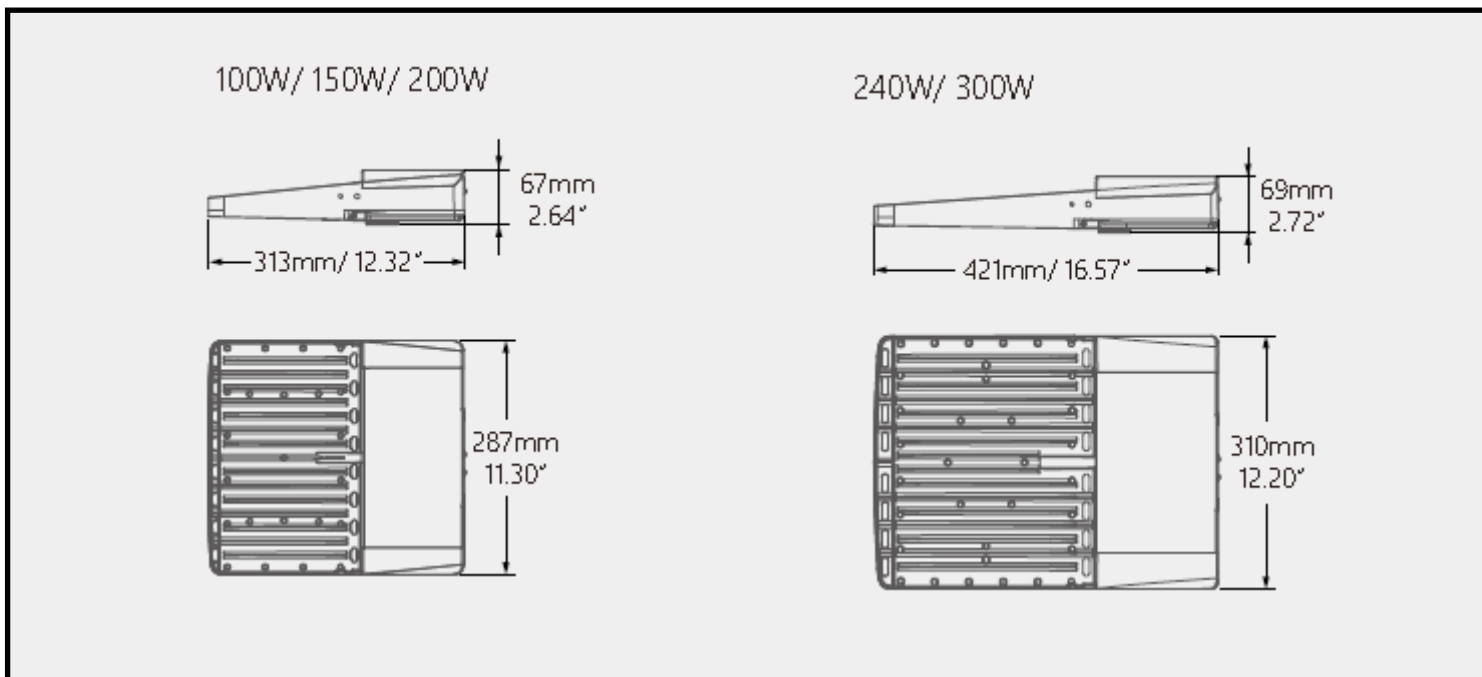

## Area Light

- ◆ 120-347V
- ◆ Wattage Adjustable (80/100/120/150W, 150/200/240/300W)
- ◆ Type III Distribution
- ◆ 160lm/W
- ◆ CRI >70+
- ◆ Slip fitter standard, trunnion and extruded arm mount available
- ◆ Operating temperature from -40°C to 45°C
- ◆ 5-year Warranty

### About

The area light high performance LED area light combines a sleek look with high performance and durable construction. It is designed to use less than one third of the energy of conventional lighting. High efficiency chips combined with the best drivers on the market, mean extreme performance and high reliability. Specifically designed to throw light out and away from the pole.

## Dimensions