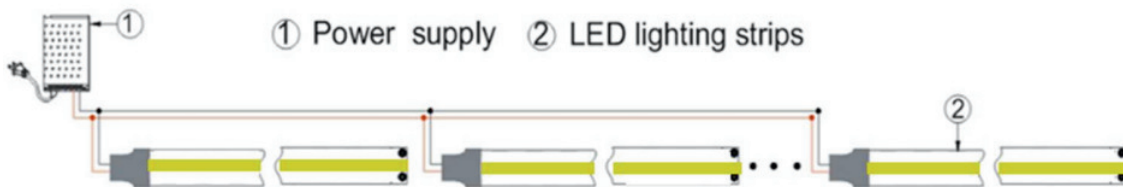

Cost-Effective Constant Voltage Spotless COB LED Strips

Model: FLEX CV 24V WW COB CES SA IP20

Description

This cost-effective COB Flexstrip offers versatile, high-quality lighting at an economical price. It can be cut to custom lengths and installed in nearly any indoor or outdoor application. With smooth, continuous illumination, it pairs perfectly with aluminum channels for clean diffusion and professional finishes. Fully dimmable and compatible with remotes, wall switches, and Wi-Fi controls, it delivers the right light exactly where you need it, making it ideal for both homes and businesses.

Application

- Undercabinet
- Toe kicks
- Wine rooms
- Display cases
- Stairways
- Accents
- Vehicles
- And more

Specification

Power (w/m)	10W/M
Color	3000K
LED/M	378
Lumens Per Meter Lumens Per Watt	900-950 90 - 95
Roll Length	5M / 16.4ft
Dimming	Yes
PCB Width	8mm
Cutting	5.555cm
CRI	>90
Input	24V
Lifetime Hours	36,000
Warranty	3 Years - When installed with an Eco Lighting driver
Factory Ends	2

Dimensions

Connections

Connectors

Picture	Description	Model Number
	Crimp Down Wire End 8mm (COB)	FLEX CONN QL 8MM CRIMP
	90 Degree Crimp Down Connector 8mm (COB)	FLEX CONN QL 8MM CRIMP TL8
	Snap On FM/FM Connector 8mm (COB)	FLEX CONN 8MM FM/FM 2WIRE SNAP