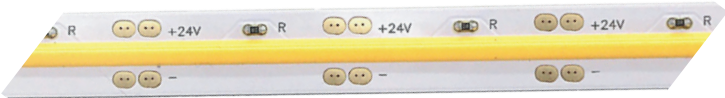

Cost-Effective Constant Voltage Spotless COB LED Strips

Model: FLEX CV 24V WW COB CES SA IP20

Description

This cost-effective COB Flexstrip offers versatile, high-quality lighting at an economical price. It can be cut to custom lengths and installed in nearly any indoor or outdoor application. With smooth, continuous illumination, it pairs perfectly with aluminum channels for clean diffusion and professional finishes. Fully dimmable and compatible with remotes, wall switches, and Wi-Fi controls, it delivers the right light exactly where you need it, making it ideal for both homes and businesses.

Application

- Undercabinet
- Toe kicks
- Wine rooms
- Display cases
- Stairways
- Accents
- Vehicles
- And more

Specification

Power (w/m)	10W/M
Color	3000K
LED/M	378
Lumens Per Meter Lumens Per Watt	900-950 90 - 95
Roll Length	5M / 16.4ft
Dimming	Yes
PCB Width	8mm
Cutting	5.555cm
CRI	>90
Input	24V
Lifetime Hours	36,000
Warranty	3 Years - When installed with an Eco Lighting driver
Factory Ends	2