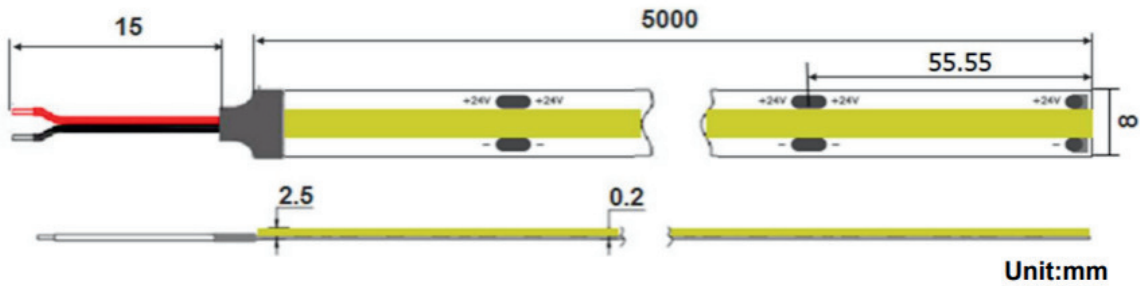

Cost-Effective Constant Voltage Spotless COB LED Strips

Model: FLEX CV 24V WW COB CES SA IP20

Description

This cost-effective COB Flexstrip offers versatile, high-quality lighting at an economical price. It can be cut to custom lengths and installed in nearly any indoor or outdoor application. With smooth, continuous illumination, it pairs perfectly with aluminum channels for clean diffusion and professional finishes. Fully dimmable and compatible with remotes, wall switches, and Wi-Fi controls, it delivers the right light exactly where you need it, making it ideal for both homes and businesses.

Application

- Undercabinet
- Toe kicks
- Wine rooms
- Display cases
- Stairways
- Accents
- Vehicles
- And more

Specification

Power (w/m)	10W/M
Color	3000K
LED/M	378
Lumens Per Meter Lumens Per Watt	900-950 90 - 95
Roll Length	5M / 16.4ft
Dimming	Yes
PCB Width	8mm
Cutting	5.555cm
CRI	>90
Input	24V
Lifetime Hours	36,000
Warranty	3 Years - When installed with an Eco Lighting driver
Factory Ends	2

Dimensions

Connections

Connectors

Picture	Description	Model Number
	Crimp Down Wire End 8mm (COB)	FLEX CONN QL 8MM CRIMP
	90 Degree Crimp Down Connector 8mm (COB)	FLEX CONN QL 8MM CRIMP TL8
	Snap On FM/FM Connector 8mm (COB)	FLEX CONN 8MM FM/FM 2WIRE SNAP