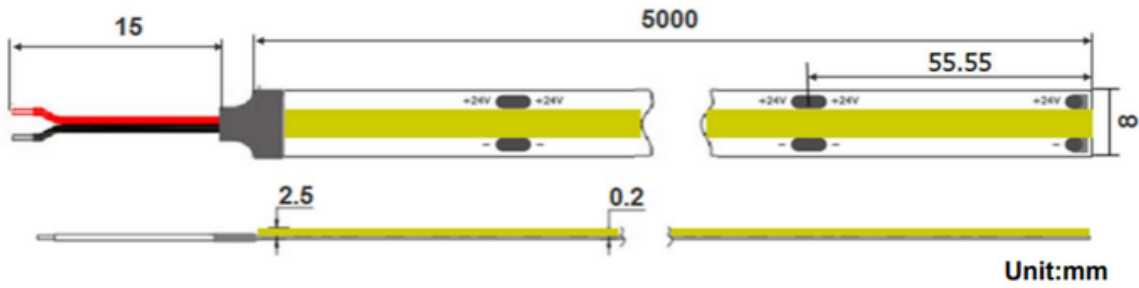

High Efficiency Constant Current Spotless COB LED Strips

Model: FLEX CC 24V WW COB HE SA IP20

Description

High-Efficiency COB Flexstrip delivers maximum light output with minimal power consumption, providing bright, uniform illumination without visible LED dots. Cuttable to custom lengths and compatible with aluminum channels for clean diffusion, this dimmable strip is available in multiple colours and intensities. It works seamlessly with remotes, wall switches, and Wi-Fi controls, giving precise, energy-efficient lighting exactly where you need it.

Application

- Undercabinet
- Toe kicks
- Wine rooms
- Display cases
- Stairways
- Accents
- Vehicles
- And more

Specification

Power (w/m)	9W/M
Color	3000K
LED/M	320
Lumens Per Meter Lumens Per Watt	1030 - 1080 114 - 120
Roll Length	5M / 16.4ft
Dimming	Yes
PCB Width	10mm
Cutting	5cm
CRI	>90
Input	24V
Lifetime Hours	50,000
Warranty	3 Years - When installed with an Eco Lighting driver
Factory Wire Ends	2

Dimensions

Connections

Connectors (sold separately)

Picture	Description	Model Number
	Crimp Down Wire End 8mm (COB)	FLEX CONN QL 8MM CRIMP
	90 Degree Crimp Down Connector 8mm (COB)	FLEX CONN QL 8MM CRIMP TL8
	Snap On FM/FM Connector 8mm (COB)	FLEX CONN 8MM FM/FM 2WIRE SNAP