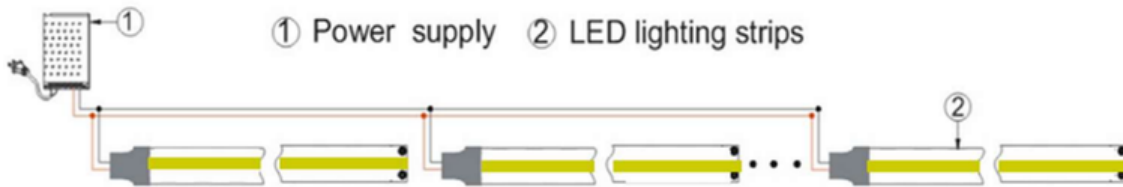

High Efficiency Constant Current Spotless COB LED Strips

Model: FLEX CC 24V WW COB HE SA IP20

Description

High-Efficiency COB Flexstrip delivers maximum light output with minimal power consumption, providing bright, uniform illumination without visible LED dots. Cuttable to custom lengths and compatible with aluminum channels for clean diffusion, this dimmable strip is available in multiple colours and intensities. It works seamlessly with remotes, wall switches, and Wi-Fi controls, giving precise, energy-efficient lighting exactly where you need it.

Application

- Undercabinet
- Toe kicks
- Wine rooms
- Display cases
- Stairways
- Accents
- Vehicles
- And more

Specification

Power (w/m)	9W/M
Color	3000K
LED/M	320
Lumens Per Meter Lumens Per Watt	1030 - 1080 114 - 120
Roll Length	5M / 16.4ft
Dimming	Yes
PCB Width	10mm
Cutting	5cm
CRI	>90
Input	24V
Lifetime Hours	50,000
Warranty	3 Years - When installed with an Eco Lighting driver
Factory Wire Ends	2

Dimensions

Connections

Connectors (sold separately)

Picture	Description	Model Number
	Crimp Down Wire End 8mm (COB)	FLEX CONN QL 8MM CRIMP
	90 Degree Crimp Down Connector 8mm (COB)	FLEX CONN QL 8MM CRIMP TL8
	Snap On FM/FM Connector 8mm (COB)	FLEX CONN 8MM FM/FM 2WIRE SNAP