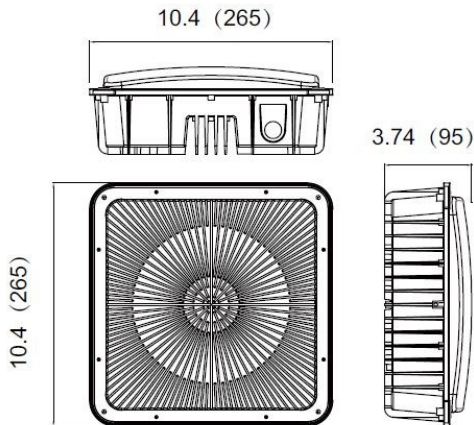

Hyperion Low-profile Canopy Light

Model Data			
Model	CP-ST-01A-50W-50K-UNV-CM	CP-ST-01A-60W-50K-UNV-CM	CP-ST-01A-75W-50K-UNV-CM
Wattage	50W	60W	75W
Lumens	4,640	6,960	8,700
CCT	5000K		
CRI	>80		
Efficiency	116 Lumens / Watt		

About

The Hyperion low profile canopy light is a quality design in a sleek package. With instant-on technology from the quality MeanWell LED driver and IP65-rated, this luminaire is suitable for many applications. Providing similar light output at a fraction of traditional HID power draw, these luminaires are ideal for garages, gas stations, overhangings and canopies.

Technical Data

- ◆ >50,000 hours (L70)
- ◆ High quality Meanwell LED driver
- ◆ UV-stabilized Polycarbonate lens
- ◆ Reduces energy consumption by up to 50% compared to HPS/MH
- ◆ Compact, low-profile design
- ◆ IP65 waterproof, suitable for damp and wet locations
- ◆ -40°C to 40°C operating range
- ◆ 5 year warranty