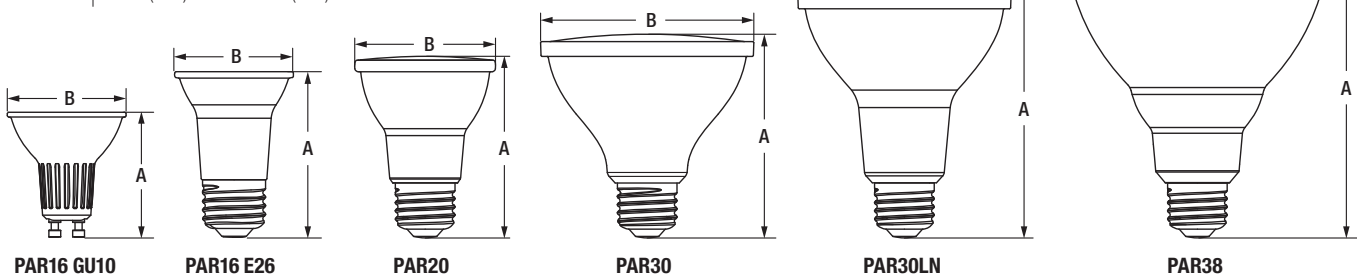

Physical Information

	(A) Height inches (mm)	(B) Diameter inches (mm)
PAR16 GU10	2.05 (52)	1.97 (50)
PAR16 E26	2.76 (70)	1.97 (50)
PAR20	3.19 (81)	2.48 (63)
PAR30	3.54 (90)	3.74 (95)
PAR30LN	4.41 (112)	3.74 (95)
PAR38	5.12 (130)	4.72 (120)